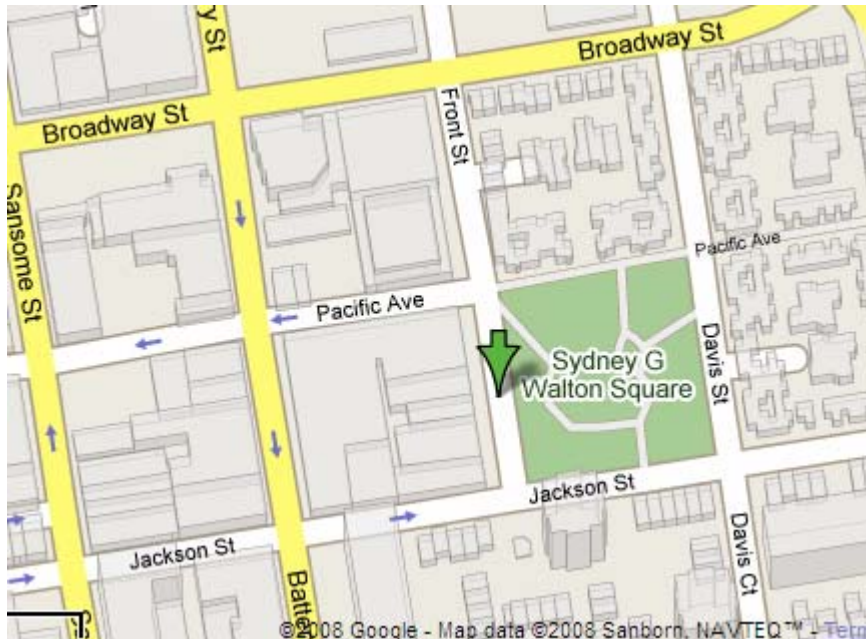

Directions to Touchbase San Francisco:

Touchbase
649 Front Street, 1st Floor
San Francisco, CA
94111

T: +1 415 358 6000
F: +1 415 358 6001

Touchbase is situated between Hive advertising and SCHAWK.

Nearest Stations:

Embarcadero Station - Bay Area Rapid Transit (BART) (6 minute walk)
Montgomery Street Station - Bay Area Rapid Transit (BART) (10 minute walk)

Walking Directions:

From Embarcadero Station:

Head north along Davis St
Turn left onto Jackson St
Turn right onto Front St
Touchbase will be on your left

From Montgomery Street Station:

Head east along Market St
Turn left on Battery St
Turn right on Jackson St
Turn left on Front St
Touchbase will be on your left

Driving Directions:

From San Francisco International Airport:

From Oakland International Airport:

Head west on Airport Dr toward Alan Shepard Way
Turn right onto Alan Shepard Way
Turn right onto John Glenn Dr.
Turn right onto Ron Cowan Pkwy.
Turn slight right on to Airport Dr. (Airport Dr. becomes Airport Access Rd.)
Turn right onto Hegenberger Rd.
Merge onto I-880 N toward Downtown Oakland
Merge onto I-80 W via the exit on the left toward San Francisco/Bay Bridge (Portions toll)
Take the Fremont St exit
Take the Folsom St. ramp
Turn left onto Folsom St.
Turn left onto The Embarcadero/Herb Caen Way
Turn left onto Broadway St.
Turn left onto Front St.
Touchbase will be on your right